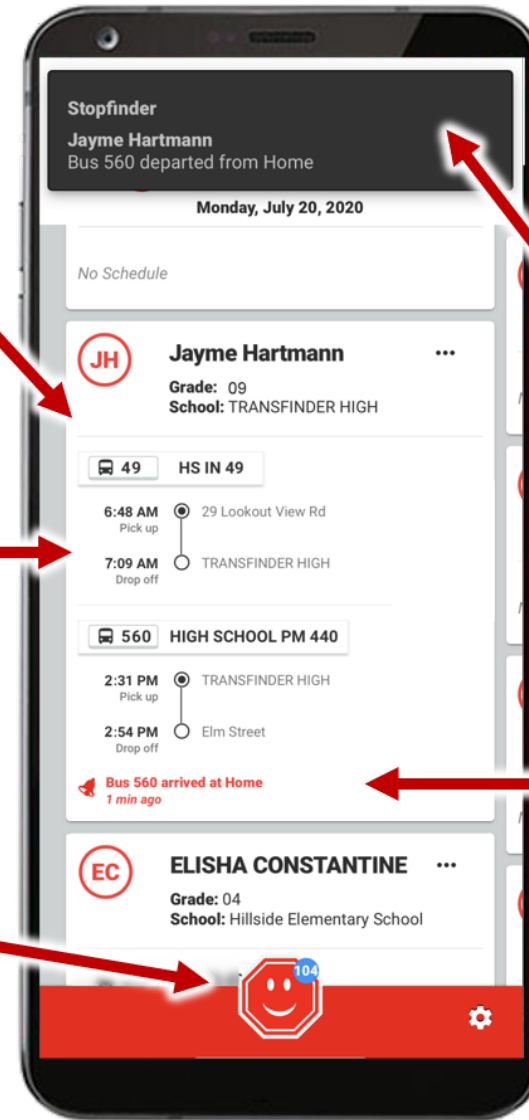

### Start Using the App Today

1. Activate your subscription
    - An invitation email will be sent from the Transportation Department
  2. Install the Stopfinder app
  3. View your student's schedule & share your student's schedule with caregivers
- 
1. Create GeoAlerts to be notified when the bus is arriving or departing any location along your student's route
  2. Easily and securely communicate with your Transportation Department

See student's schedule for any day of the year

Vehicle, Trip and Stop information. Including transfer trips and alternate site stops

Access Announcements and Messages

Receive real-time notifications based on student's GeoAlerts